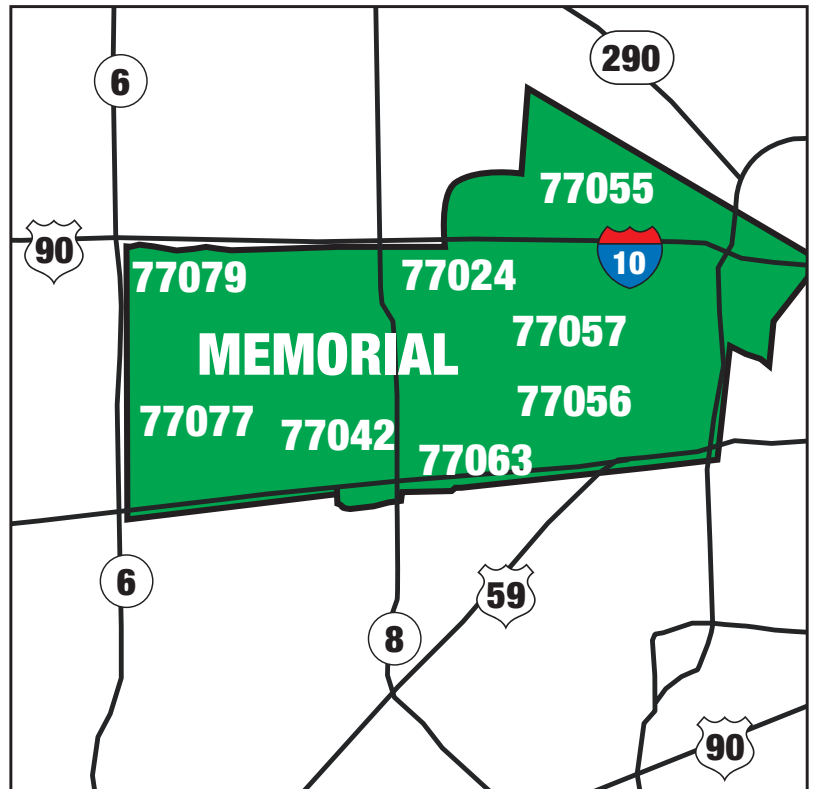

THE PREMIER PUBLICATION REACHING AFFLUENT SINGLE-FAMILY HOUSEHOLDS  
DIRECT MAILED TO HOMES IN THE FOLLOWING ZIP CODES:

## ANNUAL DISTRIBUTION OF OVER 360,000 COPIES

- MEMORIAL  
77079, 77024, 77055, 77077  
77042, 77063, 77057, 77056

Visit us at  
[absolutelyMemorial.com](http://absolutelyMemorial.com)

### Circulation and Distribution

Our goal is to help you market your business and minimize your costs. We use every resource possible to help you gain exposure to current and future residents. Our publications have a monthly circulation of 30,000, with an annual circulation of over 360,000 copies!

### Our combined distribution strategy gives our advertisers the widest scope of readers.

**1** DIRECT MAIL  
Mail delivered to high-value homes \$700K+.

**2** LOBBY COPIES  
For multiple-reads throughout business offices and other waiting areas.